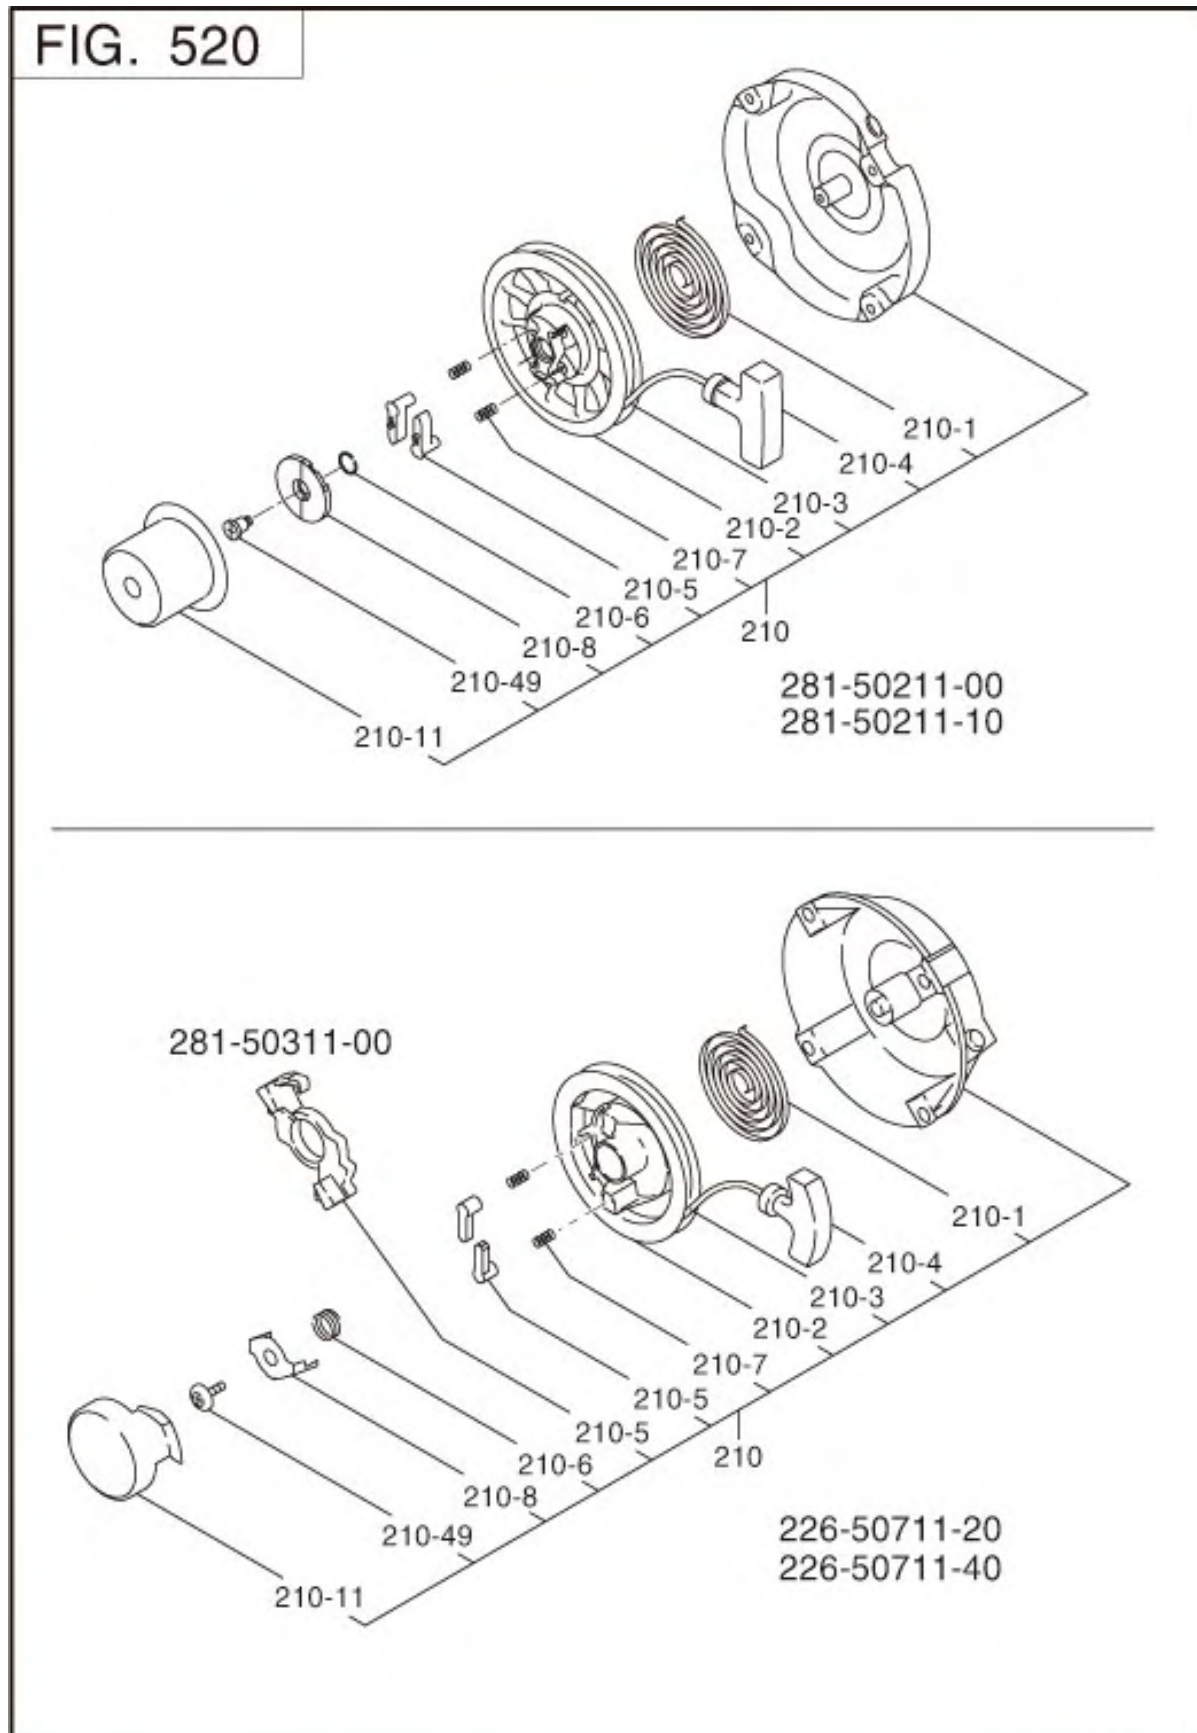

5 COOLING,STARTING

REF.	PART NUMBER	PART NAME	CODE NO.	QTY	REMARKS	INTERCHANGE
210	281-50311-00	RECOIL STARTER AY	-	1	D 150PD NYLON	
- 1	226-50716-08	SPIRAL SPRING	-	1		
- 2	281-50320-08	REEL	-	1		
- 3	281-50310-08	STARTER ROPE	-	1		
- 4	281-50300-08	STARTER KNOB	-	1		
- 5	281-50325-08	RATCHET	-	1		
- 6	281-50330-08	FRICTION SPRING	-	1		
- 8	281-50340-08	FRICTION PLATE	-	1		
- 11	281-50345-08	STARTER PULLEY	-	1		
- 49	281-50351-08	CENTER SCREW	-	1		